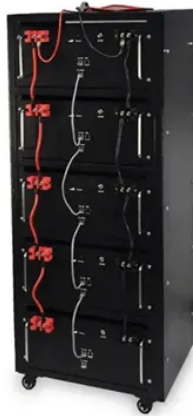

Malaysia integrated energy storage cabinet fixed type

Overview

This article will introduce in detail how to design an energy storage cabinet device, and focus on how to integrate key components such as PCS (power conversion system), EMS (energy management system), lithium battery, BMS (battery management system), STS (static transfer).