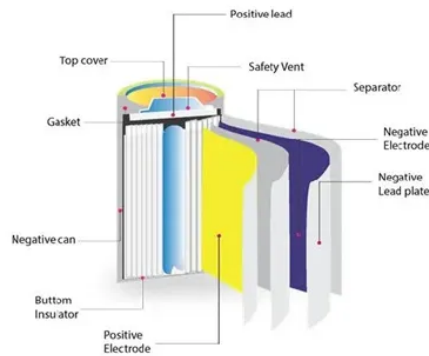

Outdoor energy storage power supply solution ac output waveform

Overview

The output waveform is an electrical waveform output from an inverter component that converts direct current (DC power) stored in an outdoor power supply into alternating current (AC power). General household or office outlets output AC sine waves, or.