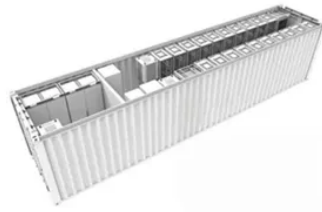

Price of a 120kW port louis outdoor telecom cabinet

TAX FREE

1-3MWh
BESS

Overview

When it comes to reliability, our KDM outdoor telecommunication cabinets are second to none. Built from stainless steel, aluminum, or galvanized steel, you can trust in their performance, no matter the conditions.

Telecommunication Enclosures | Iceberg Cabinets

Outdoor telecom equipment cabinets are designed to withstand wind, rain, snow, dust, and extreme temperatures. Our outdoor telecommunication enclosures are