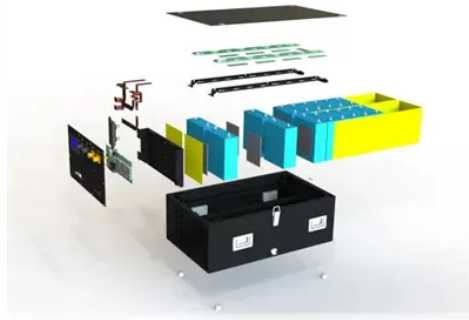

Spain Energy Storage solar Project

Overview

On August 6, 2025, Spain's Ministry for the Ecological Transition and the Demographic Challenge (MITECO) approved €148.5 million in funding for 199 pioneering solar-plus-storage projects, firmly establishing battery energy storage systems (BESS) as a mandatory component of.

Top five energy storage projects in Spain

Listed below are the five largest energy storage projects by capacity in Spain, according to GlobalData's power database. GlobalData uses proprietary data and analytics to provide a